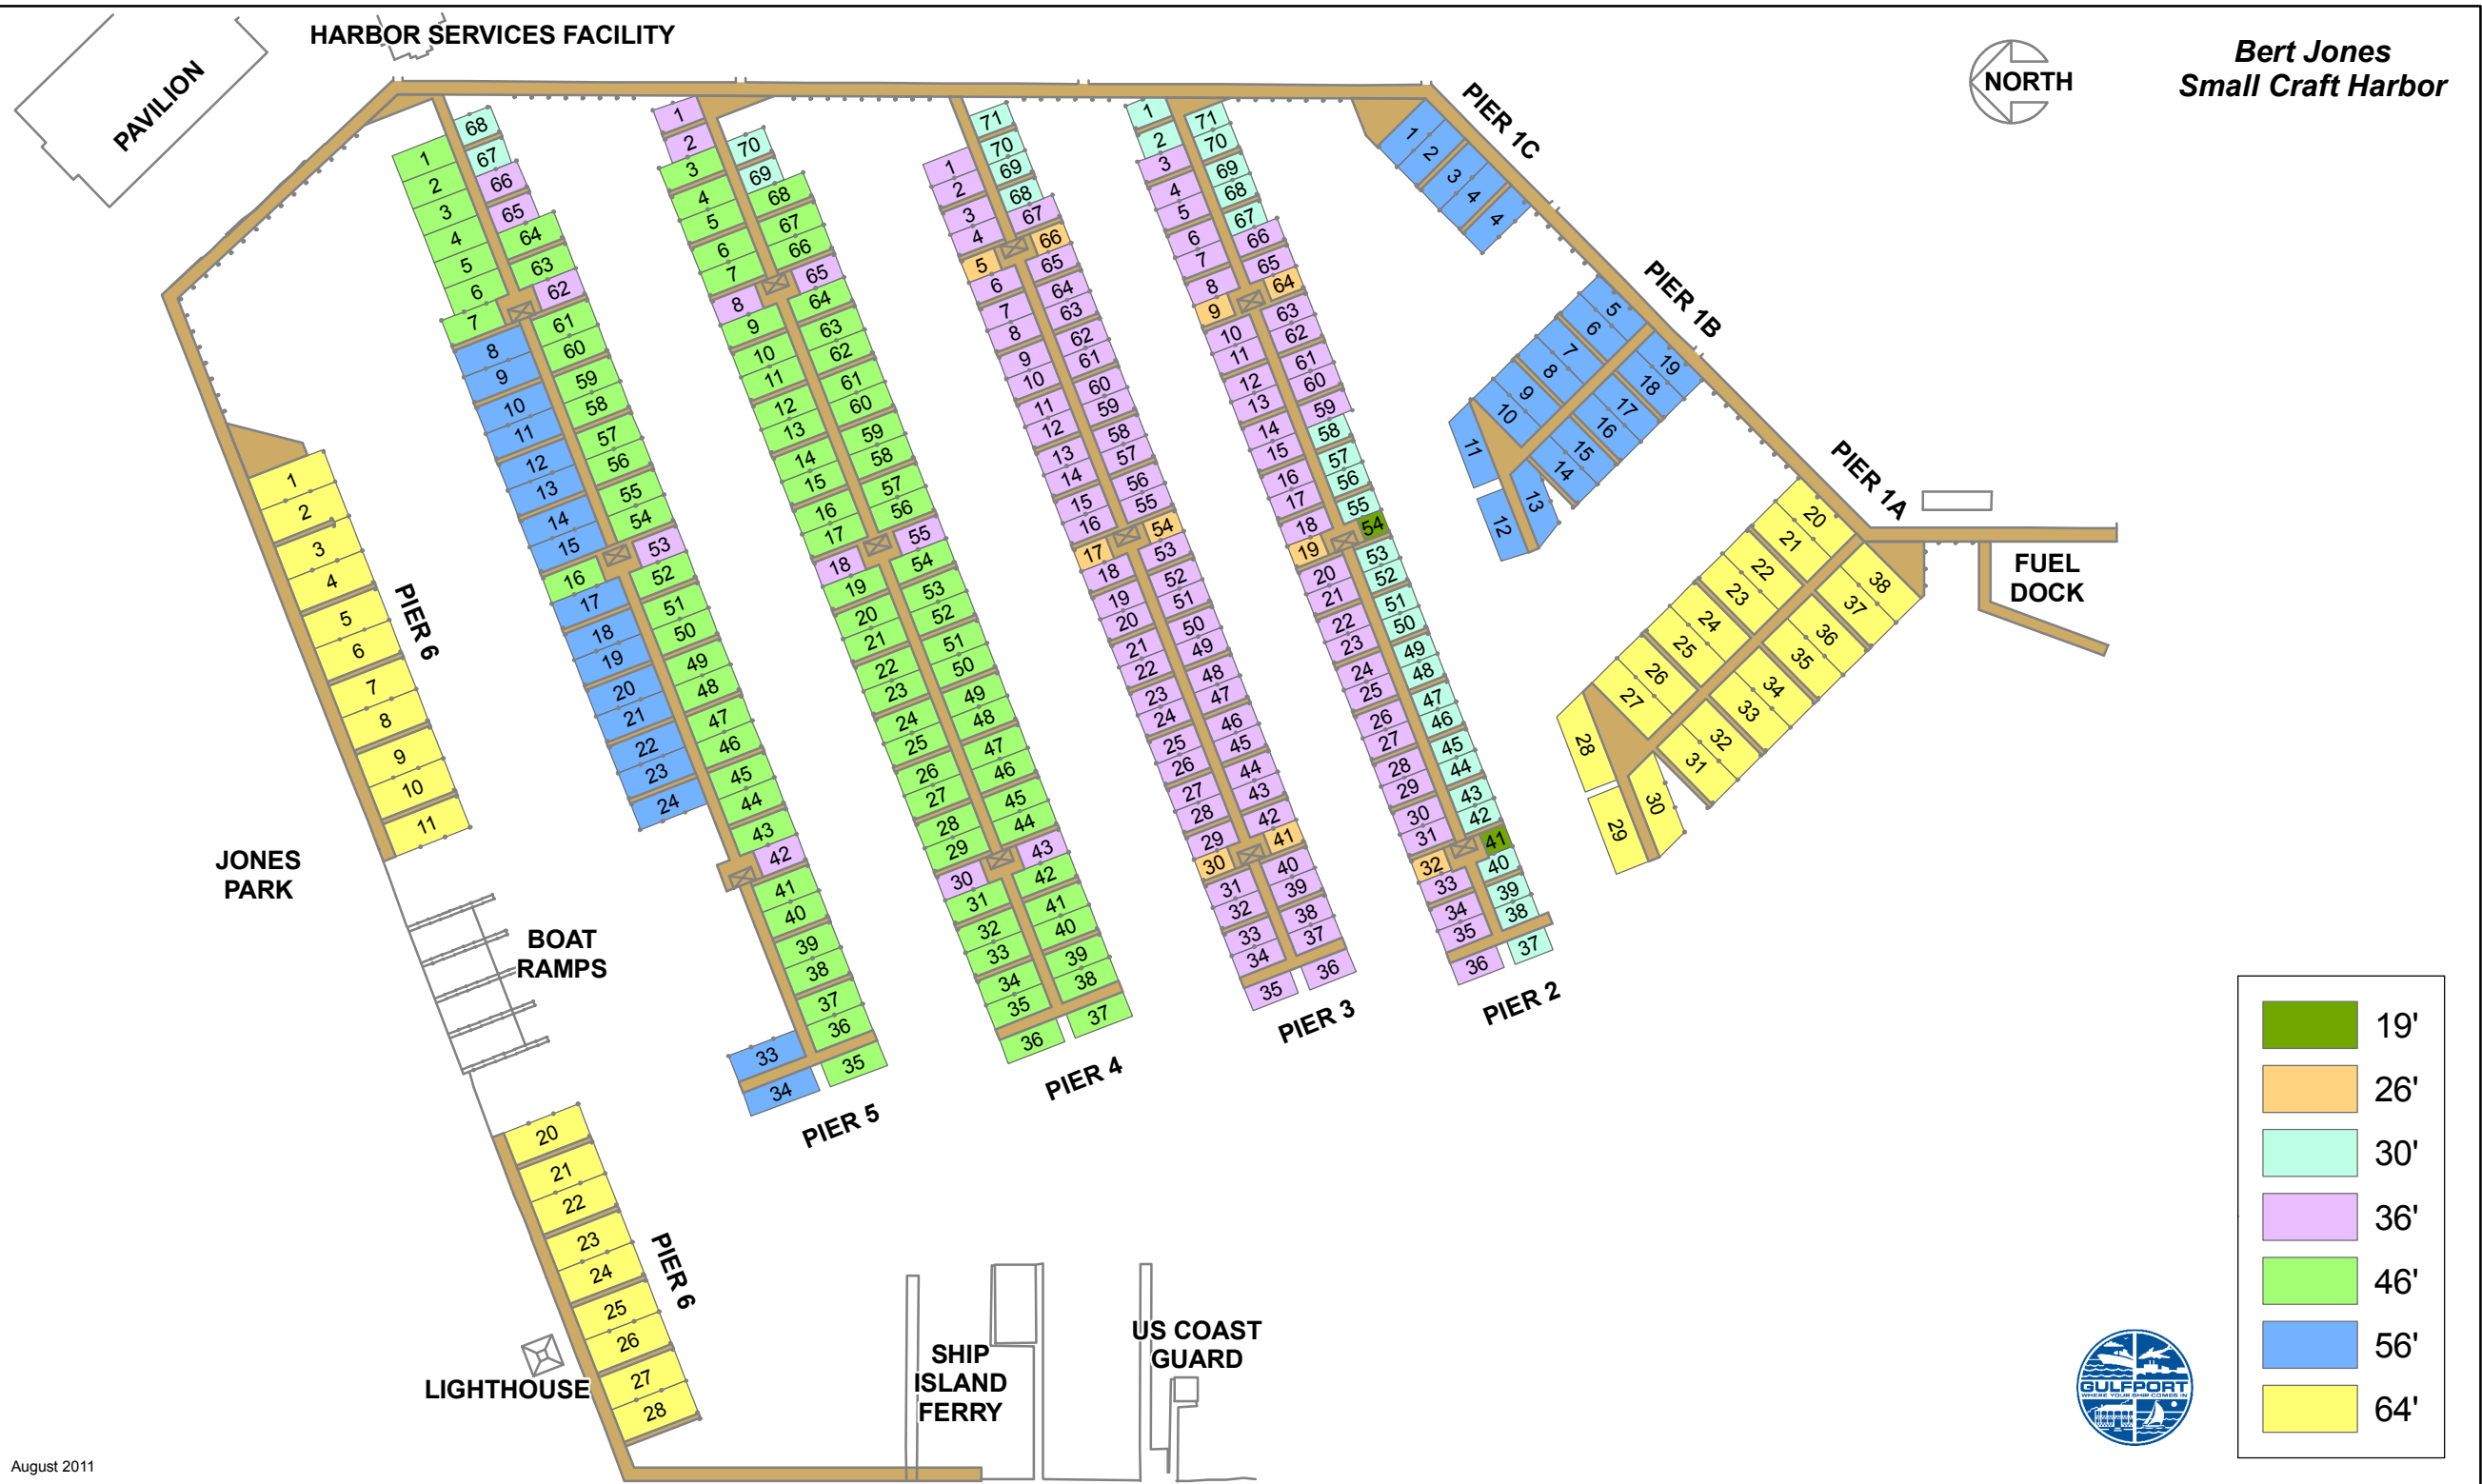

HARBOR SERVICES FACILITY

PAVILION

Bert Jones Small Craft Harbor

	19'
	26'
	30'
	36'
	46'
	56'
	64'